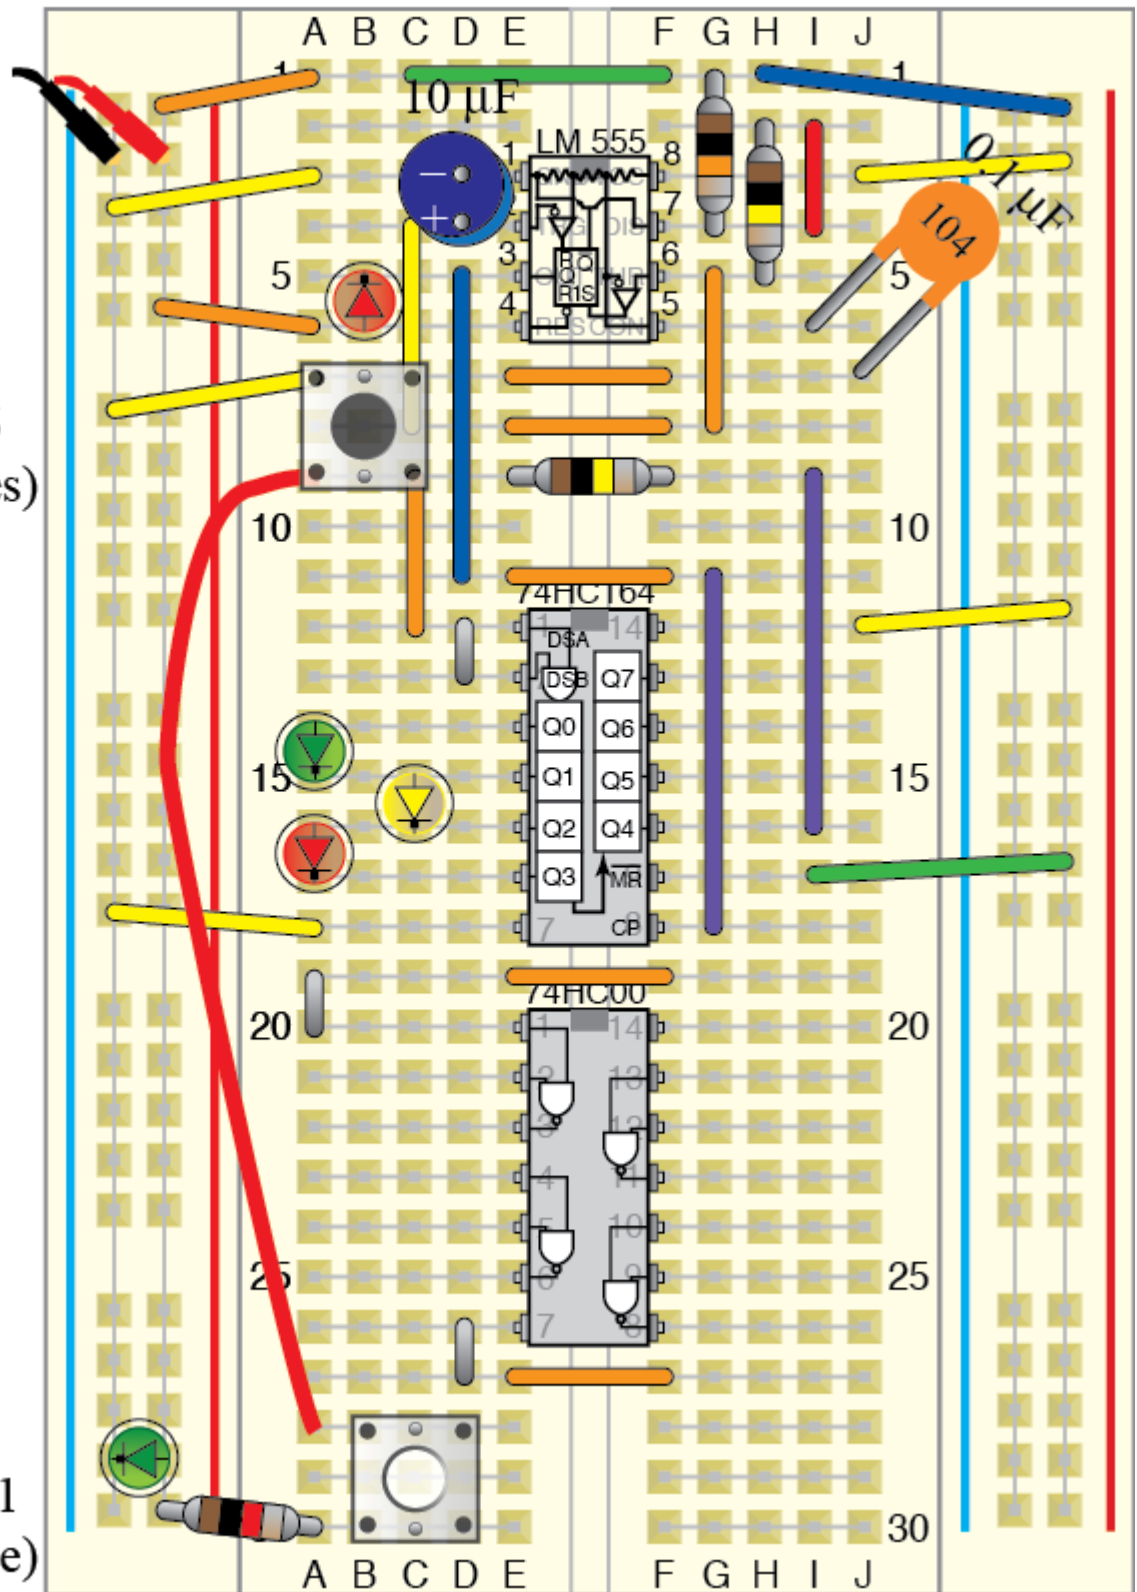

Runway Lights

Load 0
(Hold for 6
clock cycles)

Load 1
(Hold for 1
clock cycle)