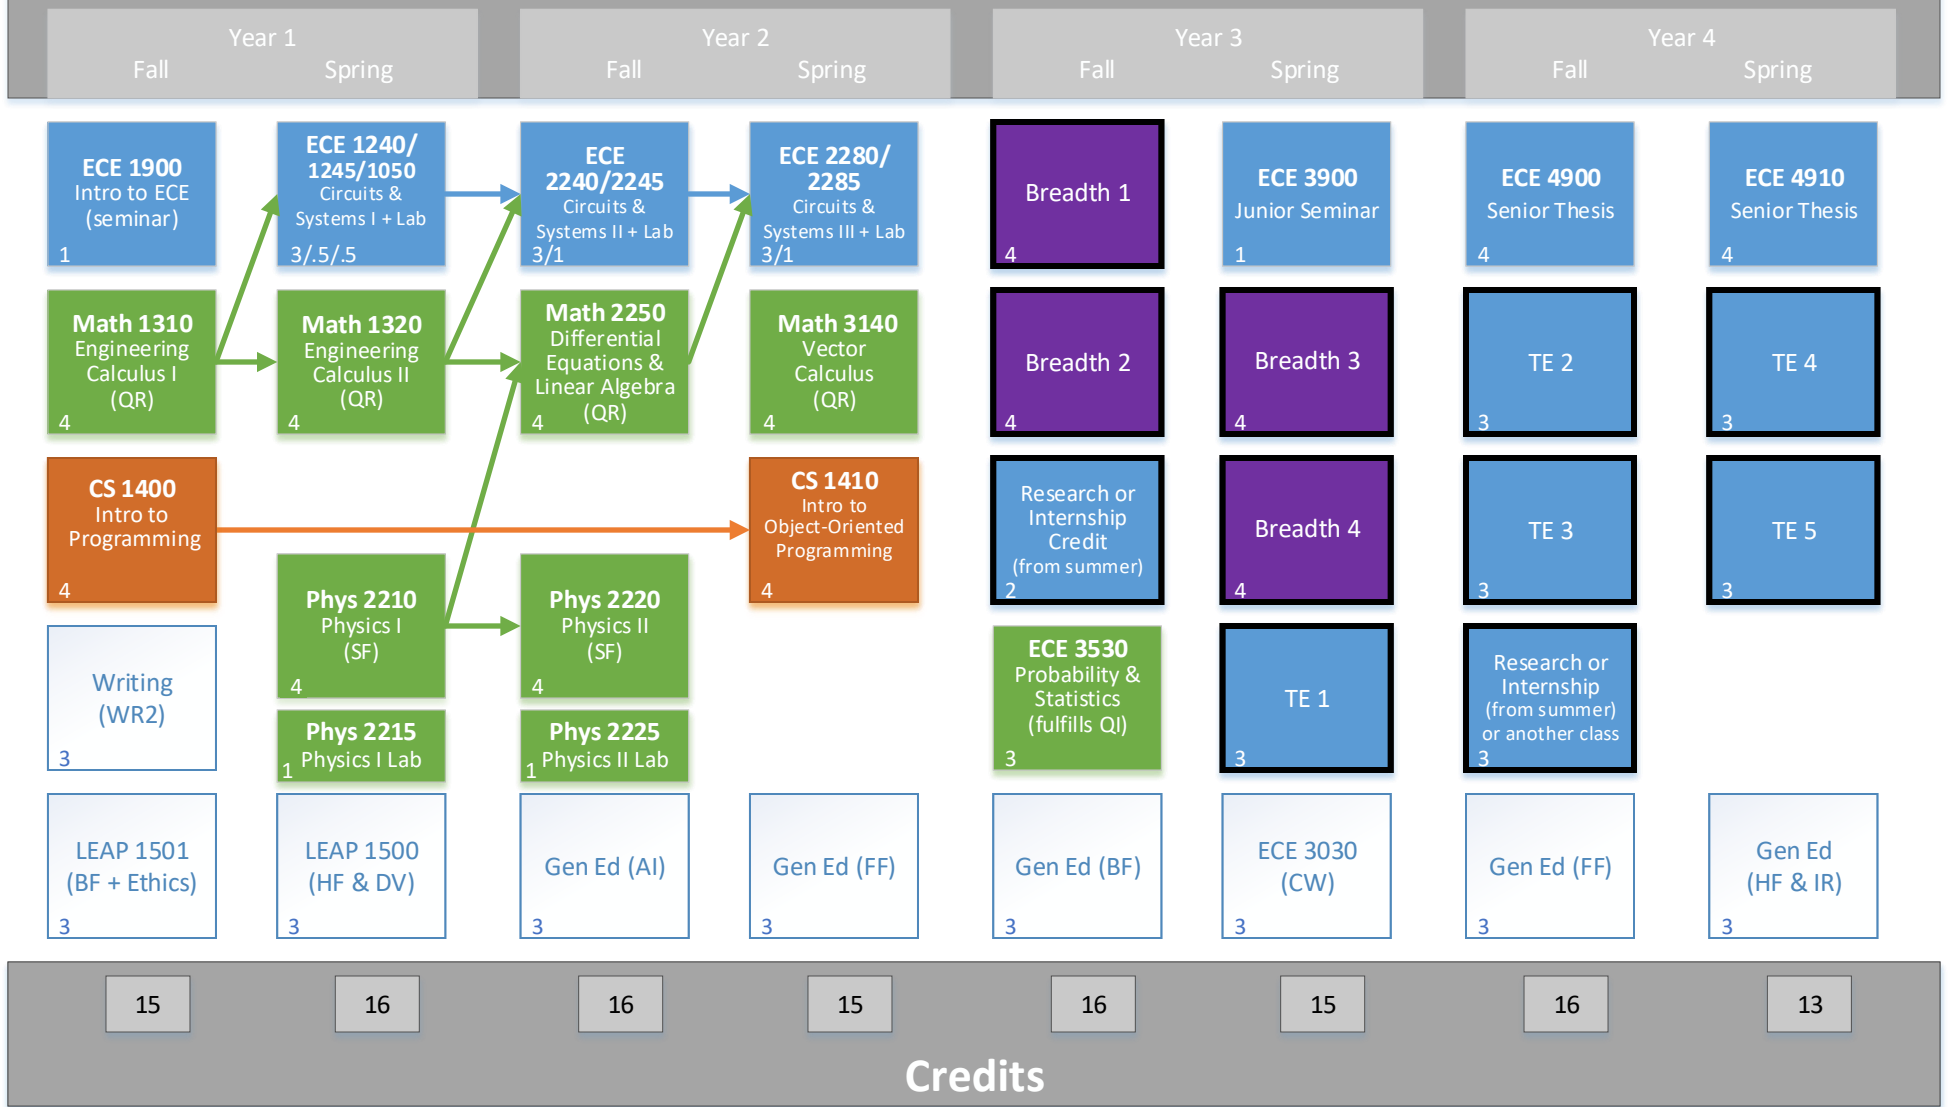

Sample 4 Year Plan  
Electrical Engineering B.S.

Credits

- Math & Science
- Breadth Electives
- Gen Eds

Black outlines represent TE credits (need 33)