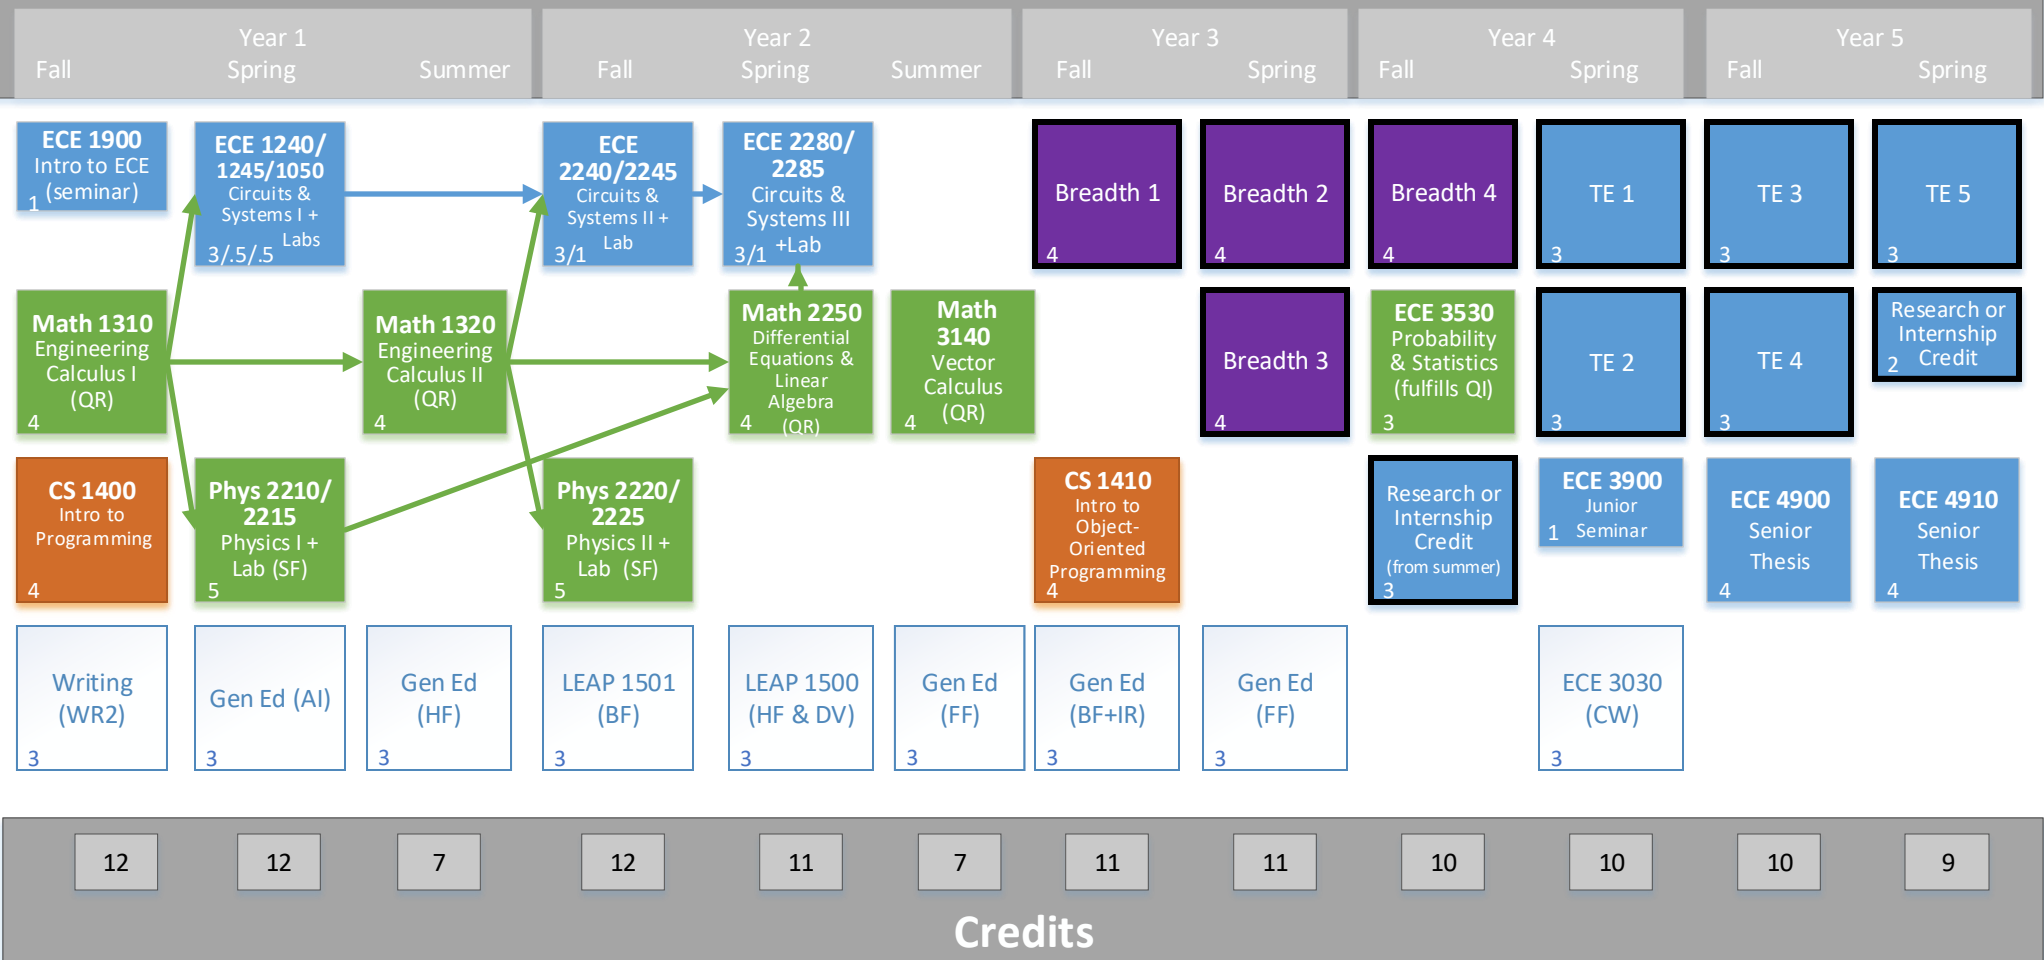

Sample 4 Year Plan  
Electrical Engineering B.S.

- Math & Science
- Breadth Electives
- Gen Eds

Black outlines represent TE credits (need 33)