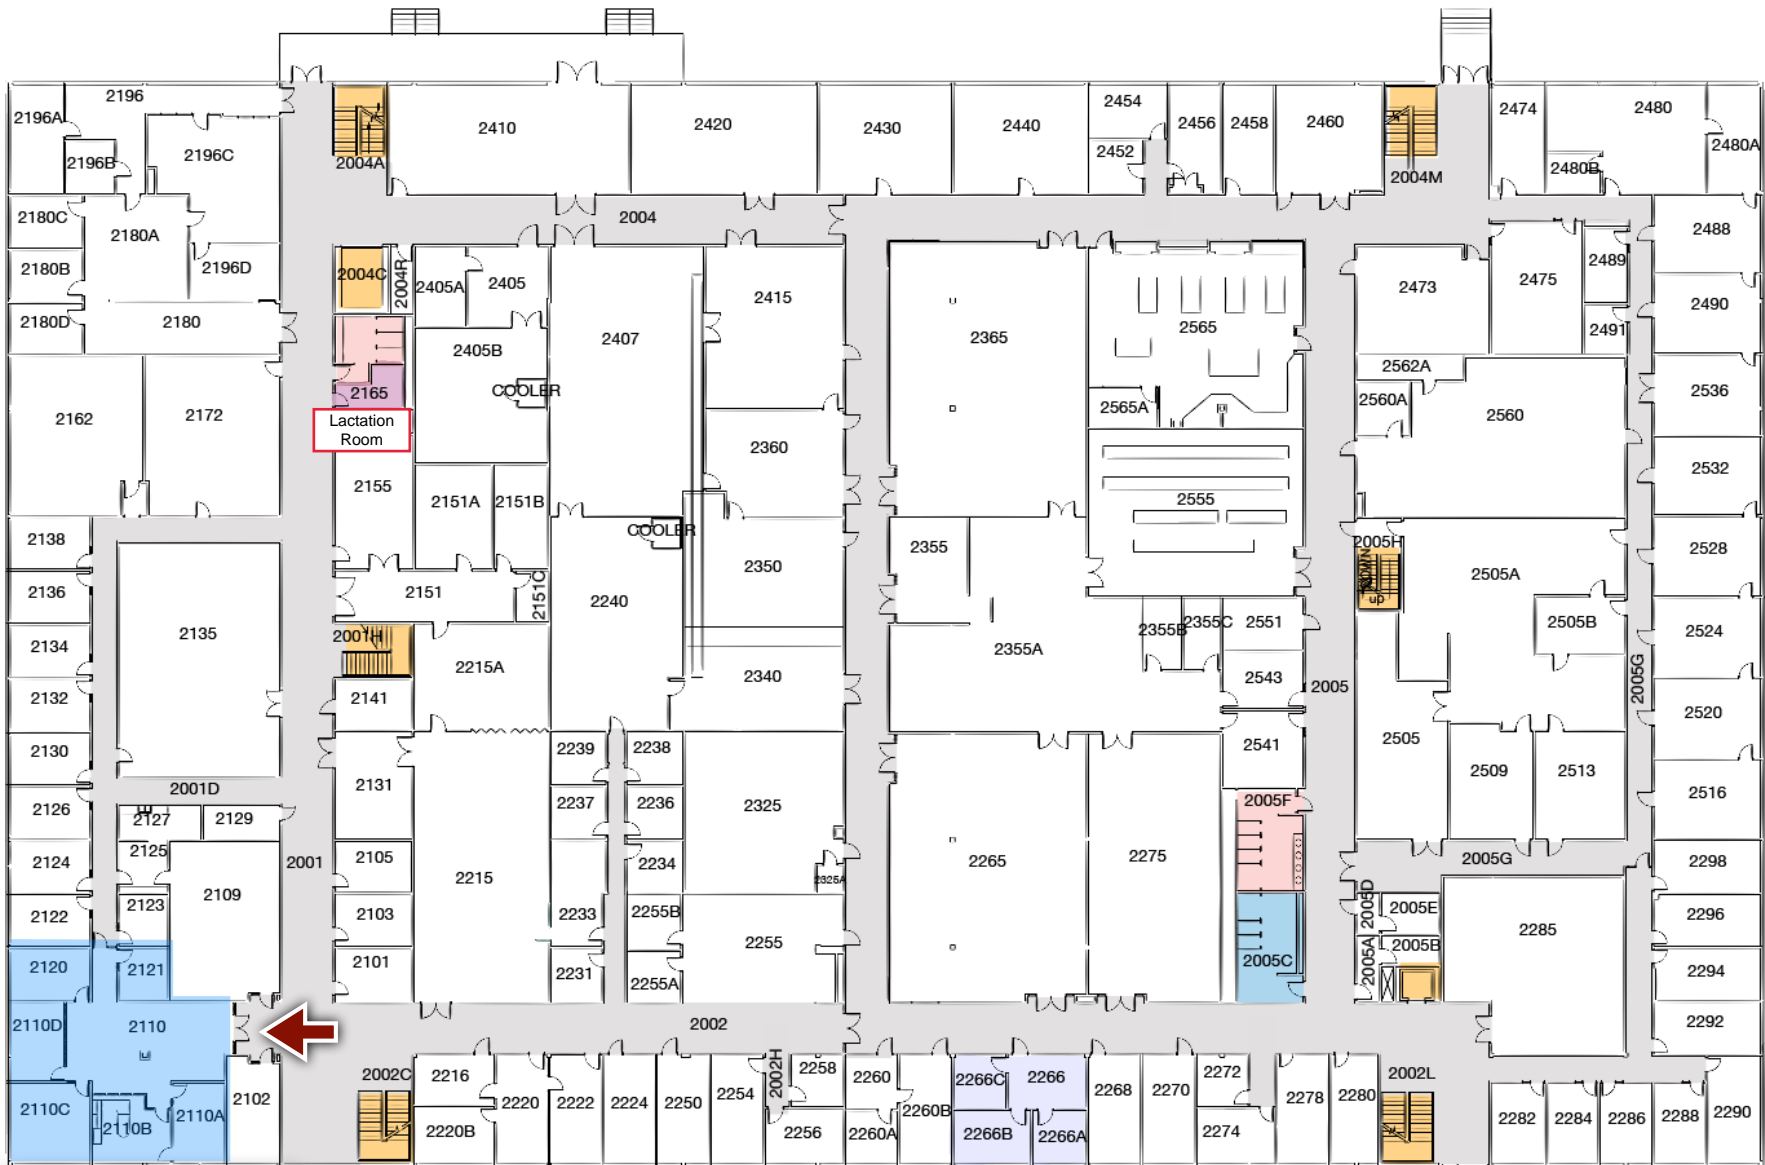

University of Utah

College of Engineering main campus

064 MEB: Merrill Engineering Building

1st Floor

Restrooms W M

Stairs, elevators

**ECE main office
2110 MEB**

ECE Advising Suite

064 MEB: Merrill Engineering Building

2nd Floor

Restrooms **W** **M**

Stairs, elevators **Yellow Box**

**SoC main office
3190 MEB**

**ChE main office
3290 MEB**

064 MEB: Merrill Engineering Building

3rd Floor