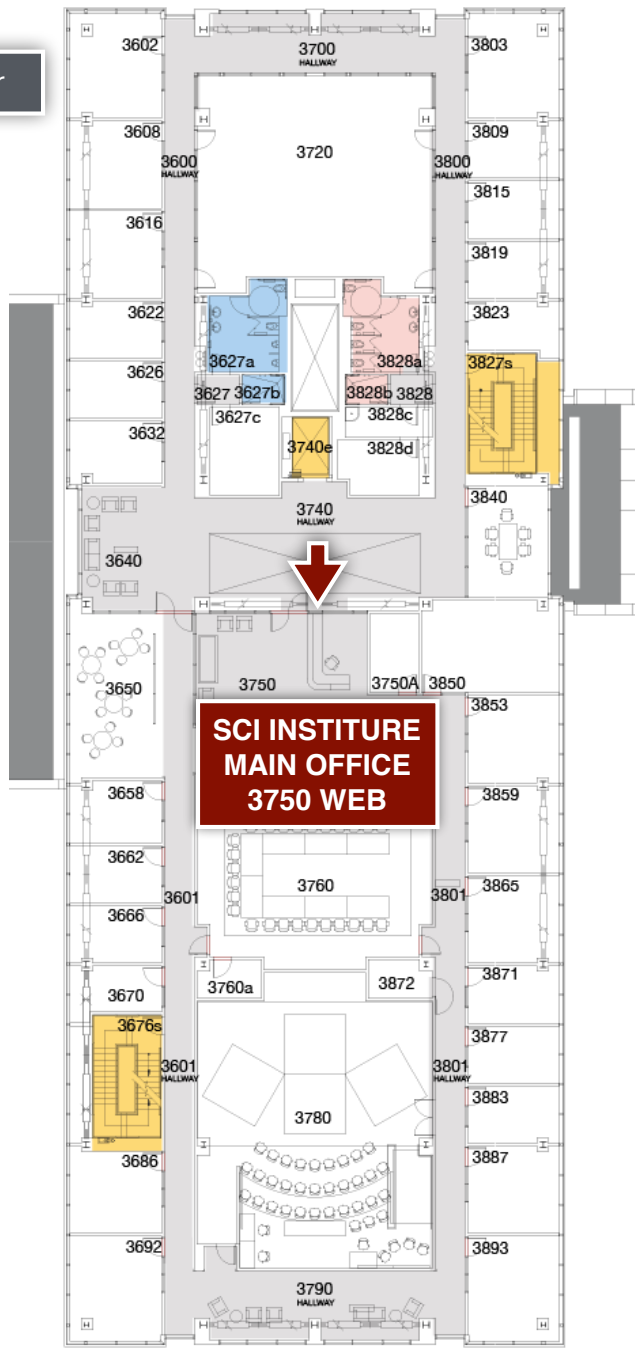

University of Utah

College of Engineering main campus

062 WEB: Warnock Engineering Building

1st Floor

Restrooms W M      Stairs, elevators

062 WEB: Warnock Engineering Building

2nd Floor

Restrooms W M

Stairs, elevators

3rd Floor

4th Floor

062 WEB: Warnock Engineering Building

3rd & 4th Floors

Restrooms W M

Stairs, elevators