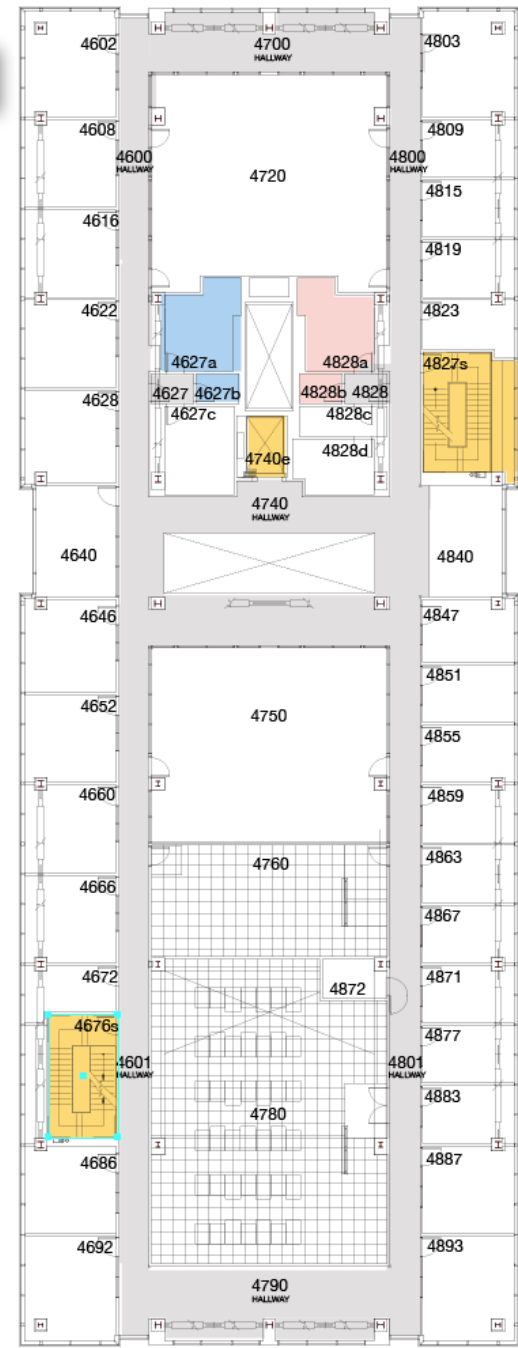

University of Utah

College of Engineering main campus

062 WEB: Warnock Engineering Building

1st Floor

Restrooms W M      Stairs, elevators

062 WEB: Warnock Engineering Building

2nd Floor

Restrooms W M

Stairs, elevators

3rd Floor

4th Floor

062 WEB: Warnock Engineering Building

3rd & 4th Floors

Restrooms W M

Stairs, elevators