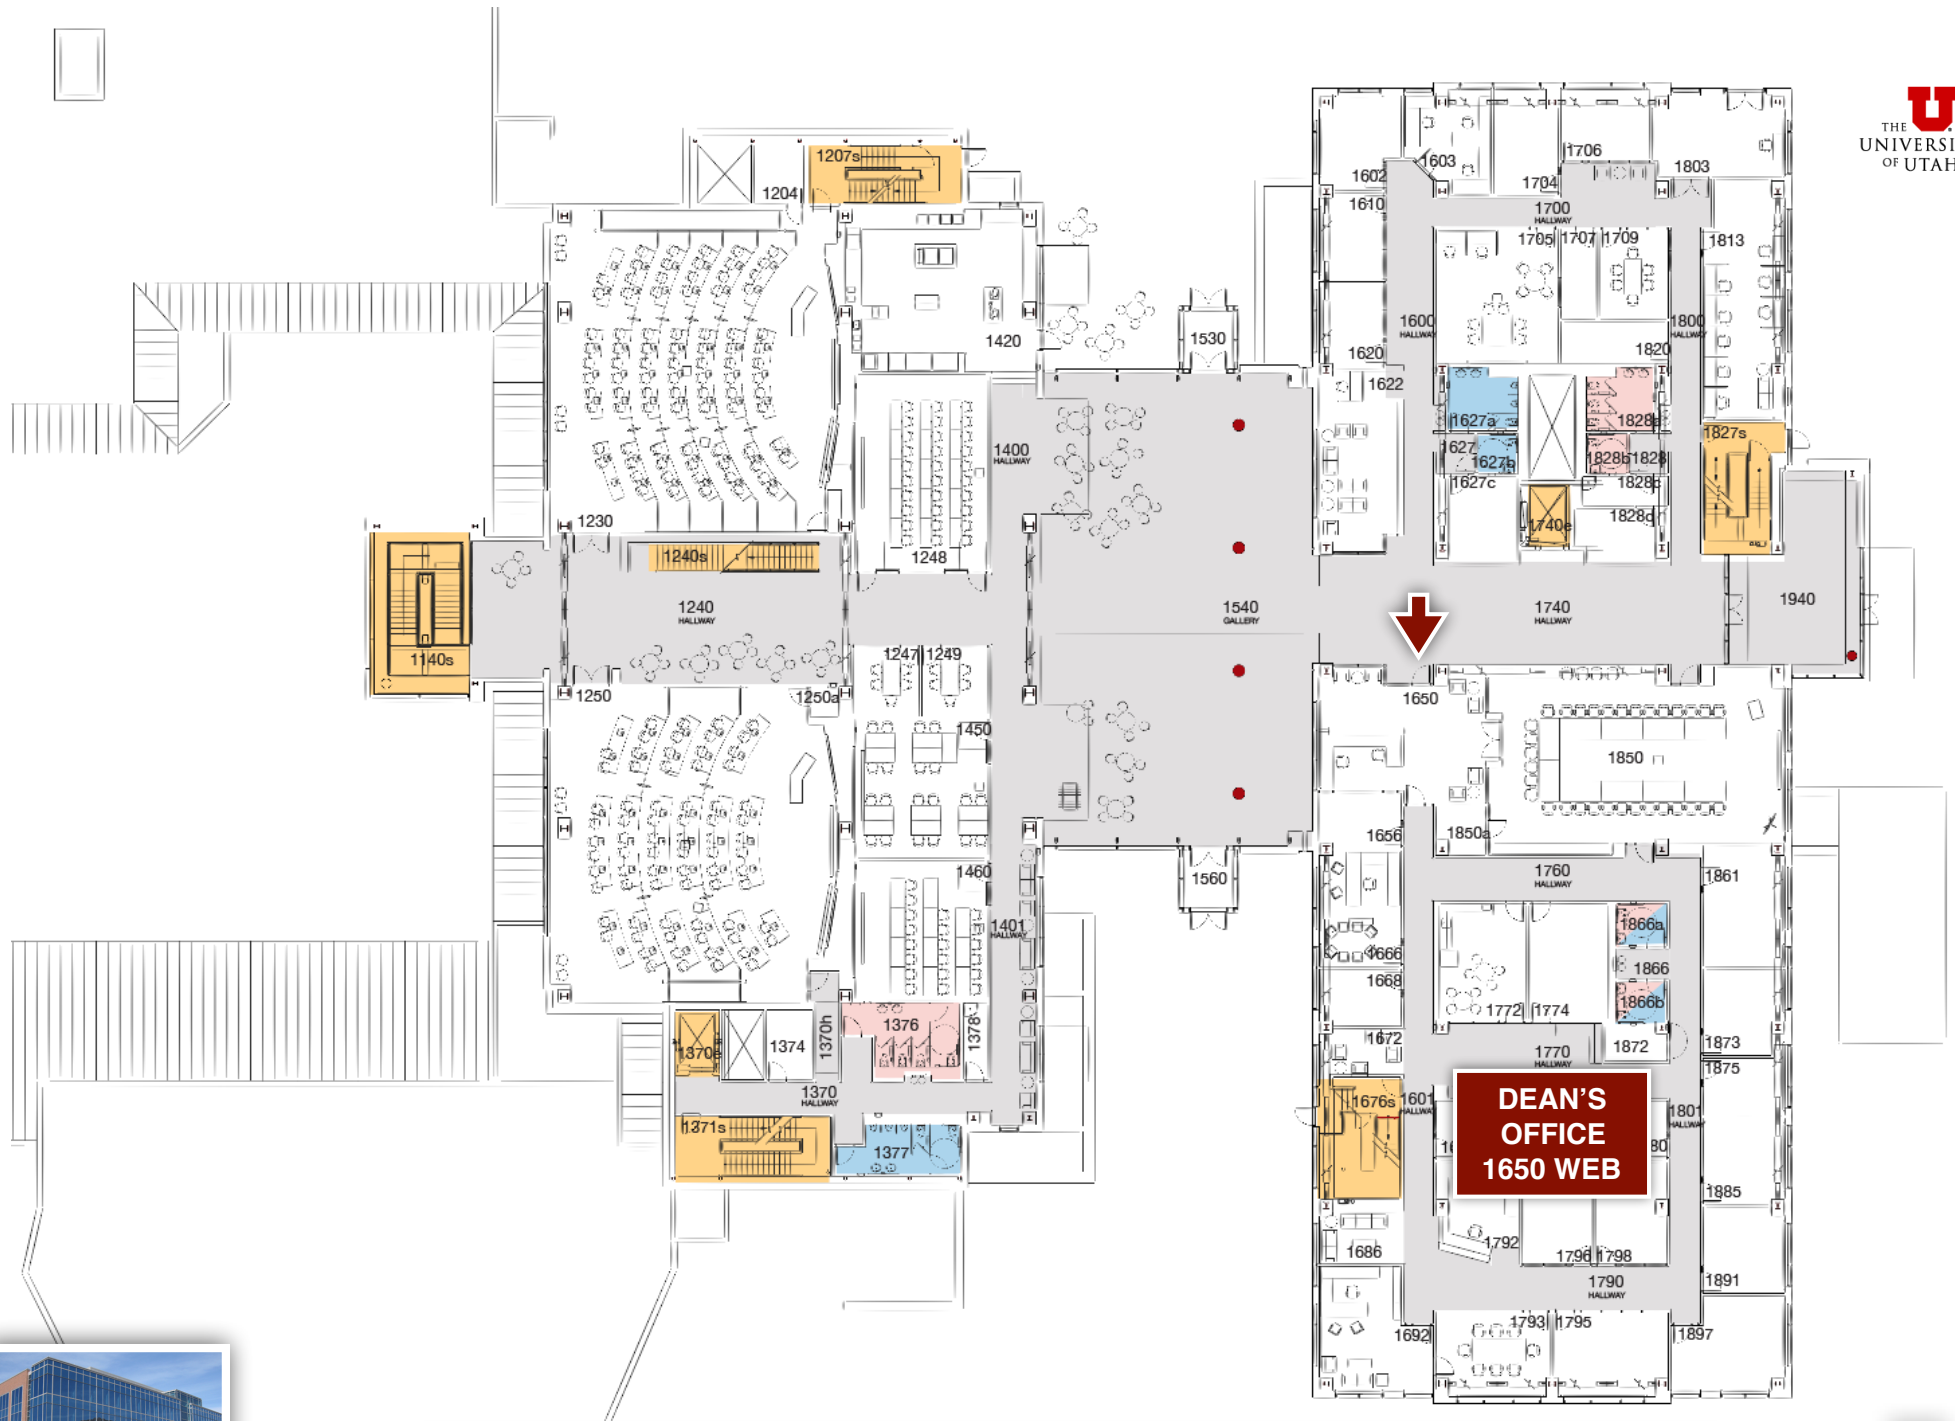

University of Utah

College of Engineering main campus

062 WEB: Warnock Engineering Building

1st Floor

Restrooms W M      Stairs, elevators

062 WEB: Warnock Engineering Building

2nd Floor

Restrooms W M

Stairs, elevators

3rd Floor

4th Floor

062 WEB: Warnock Engineering Building

3rd & 4th Floors

Restrooms W M

Stairs, elevators