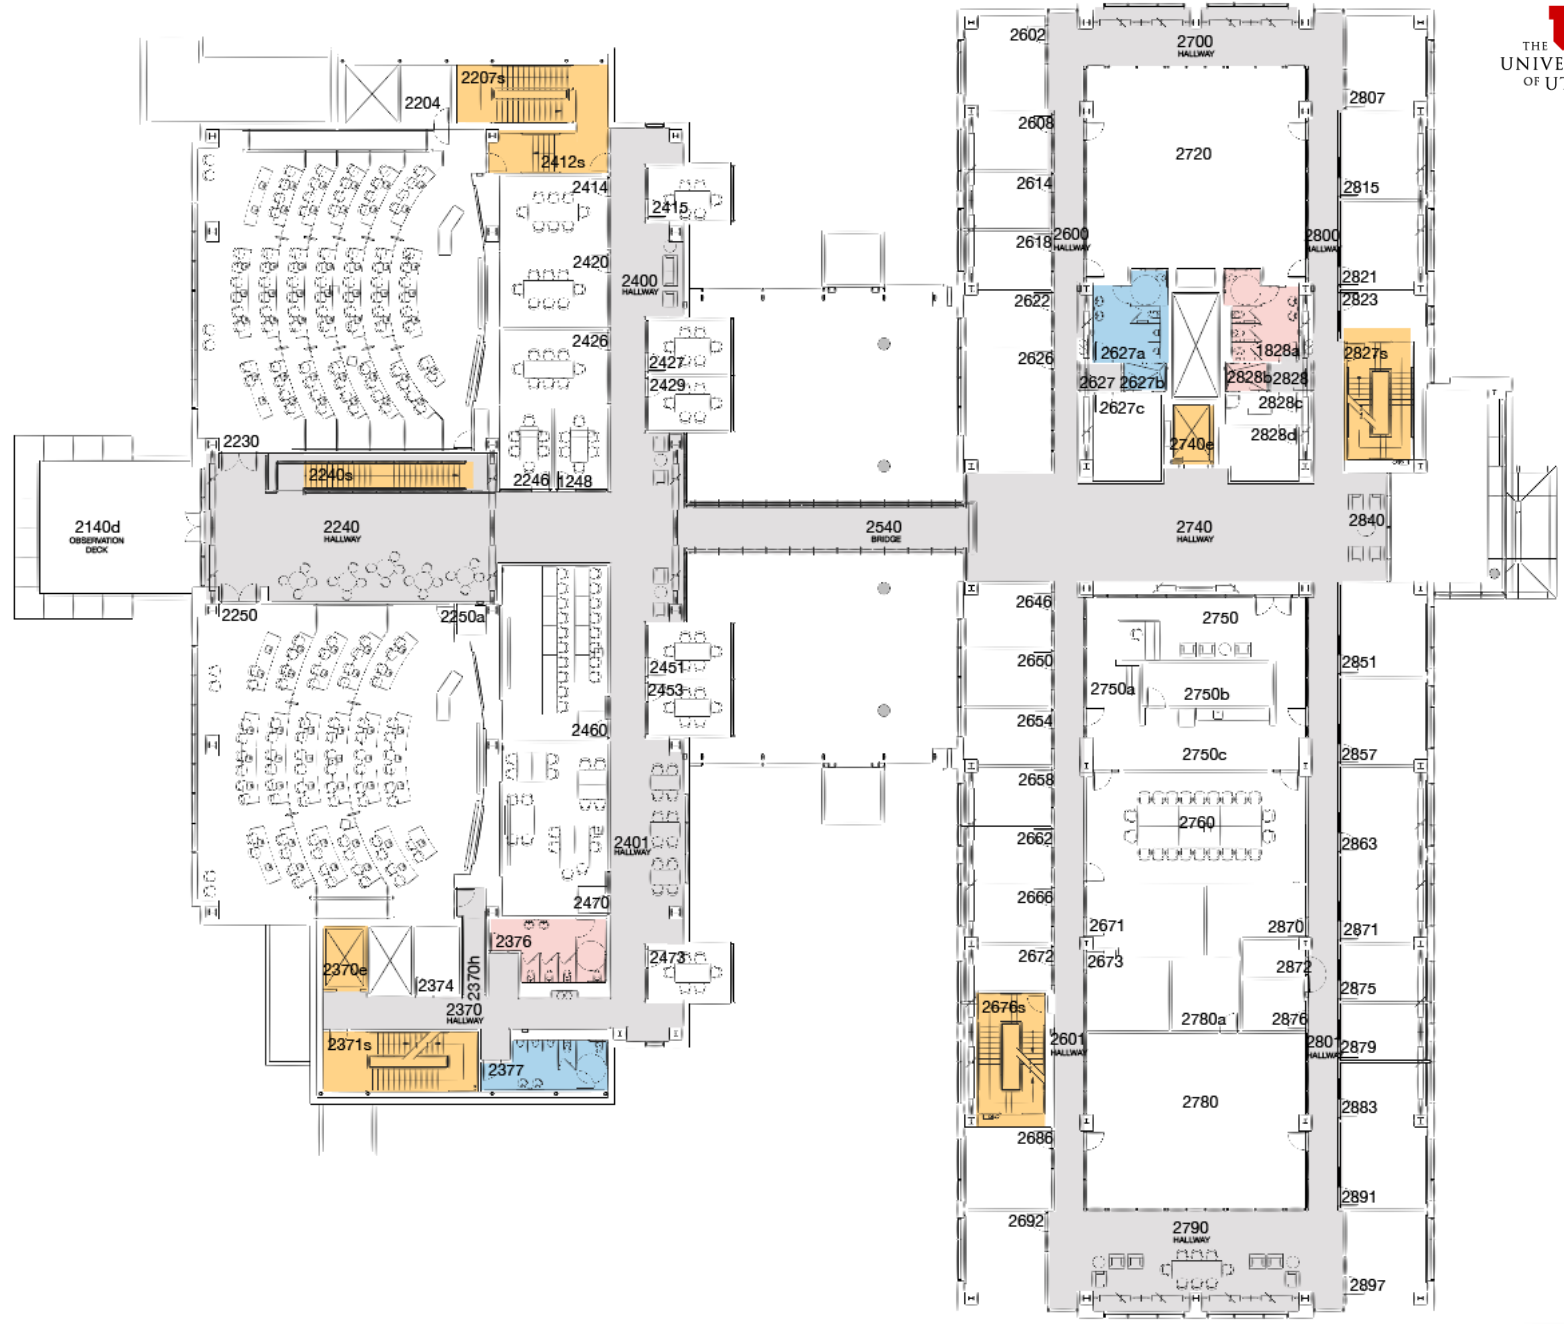

University of Utah

College of Engineering main campus

062 WEB: Warnock Engineering Building

1st Floor

Restrooms W M      Stairs, elevators

062 WEB: Warnock Engineering Building

2nd Floor

Restrooms W M

Stairs, elevators

3rd Floor

4th Floor

062 WEB: Warnock Engineering Building

3rd & 4th Floors

Restrooms W M

Stairs, elevators