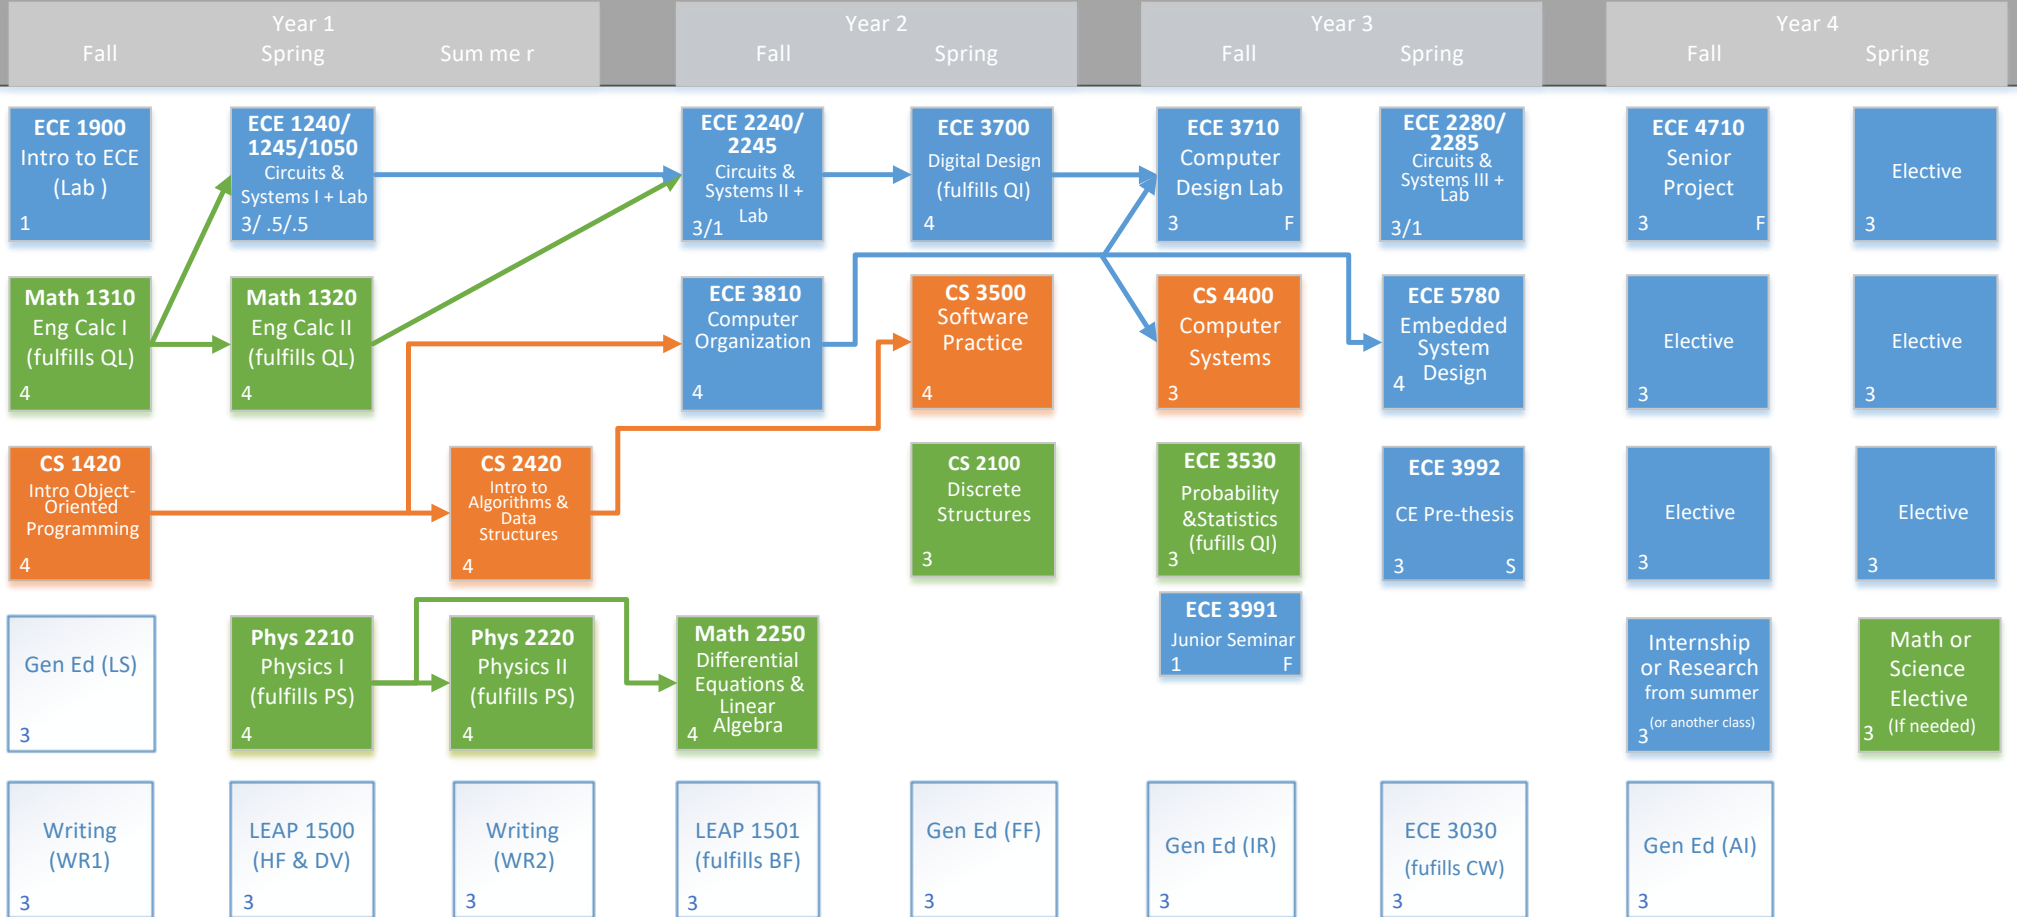

Sample 4 Year Plan Computer Engineering B.S.

15	15	11	15	14	13	14	15	12
----	----	----	----	----	----	----	----	----

Credits