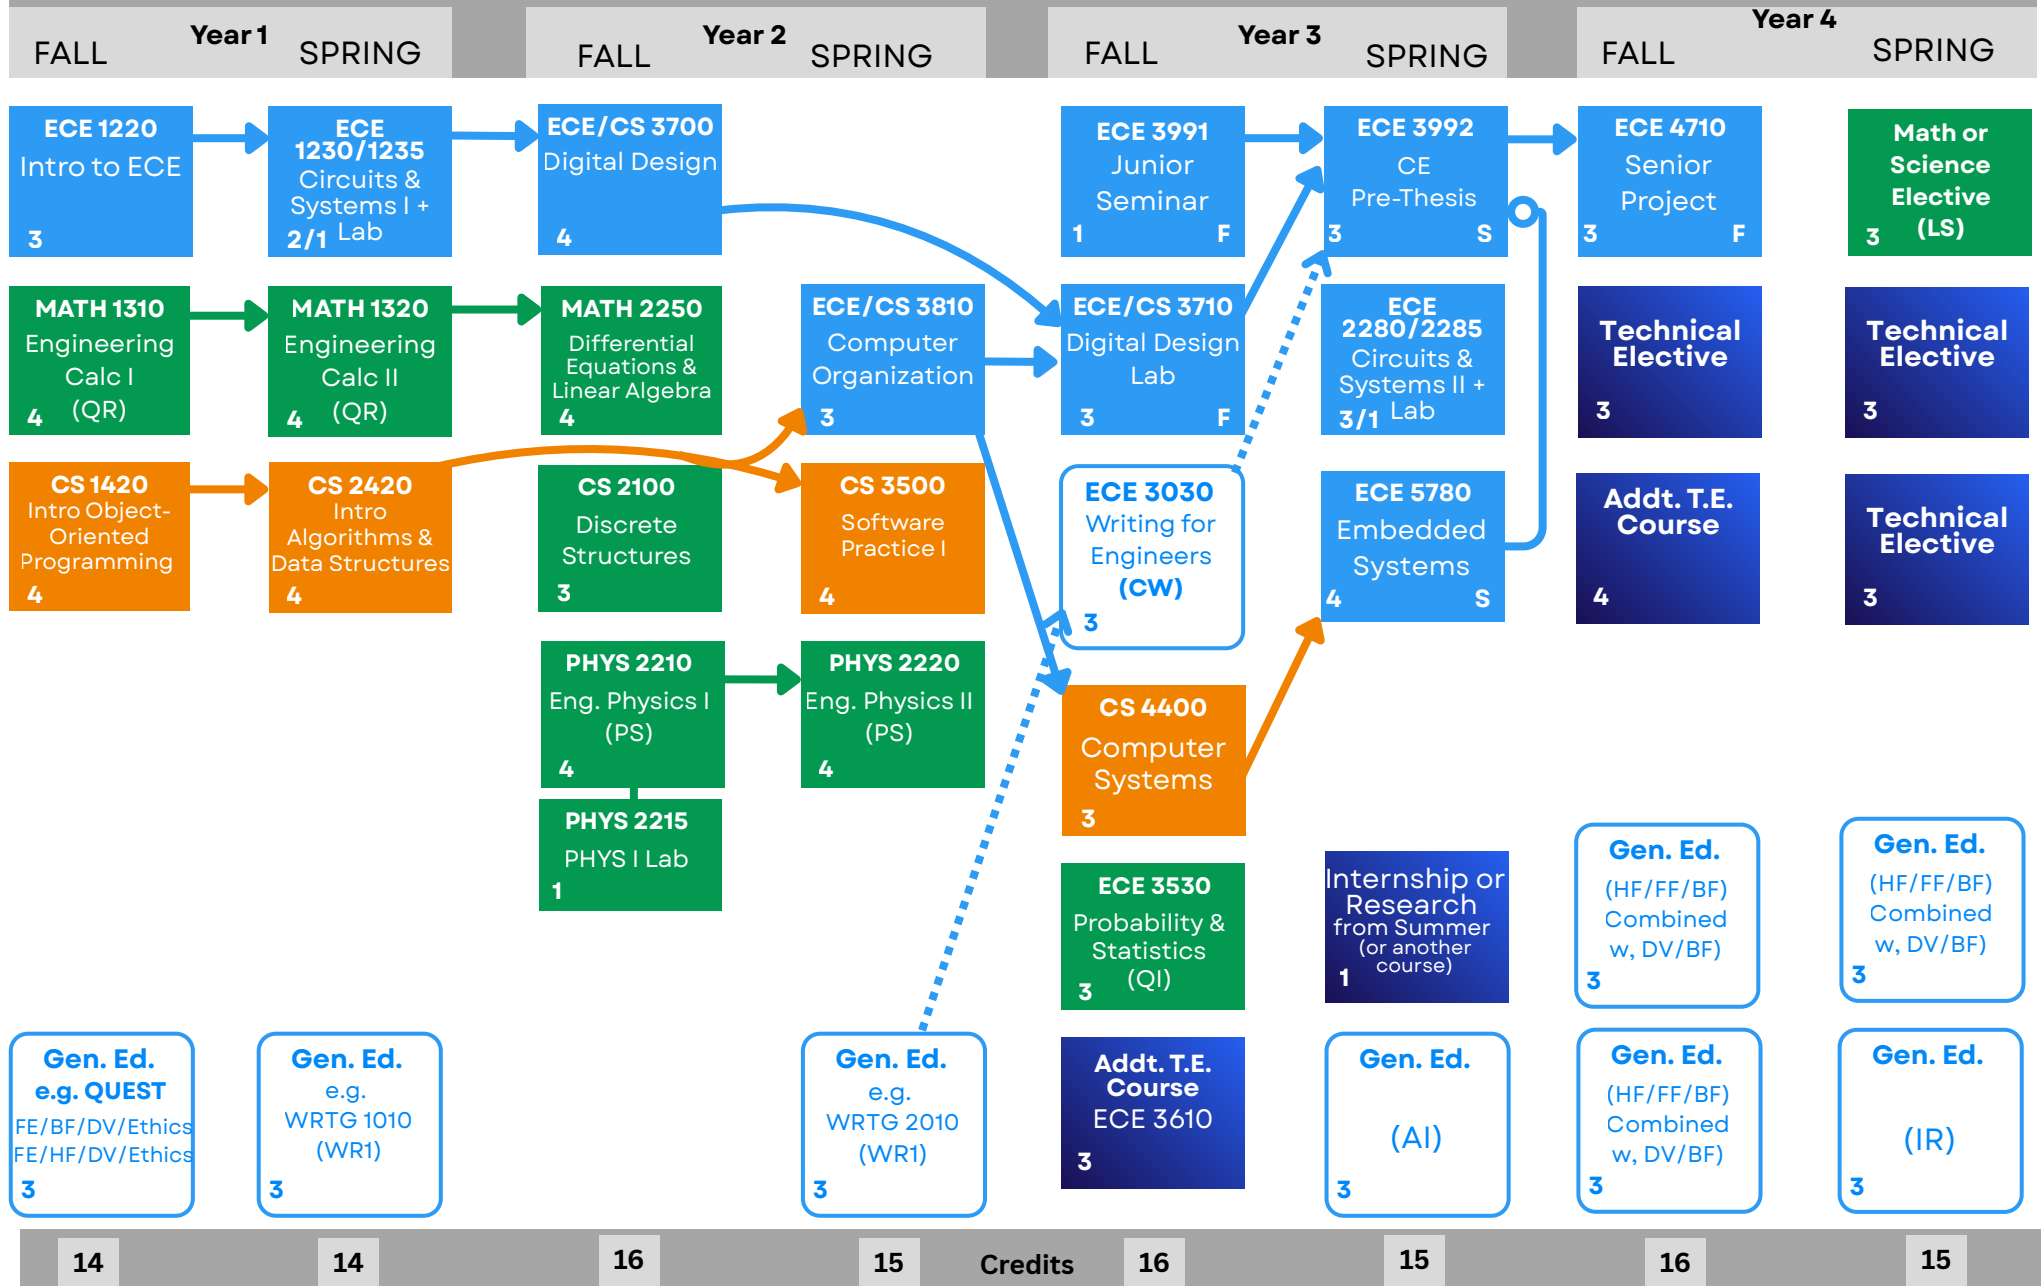

2026- 2027 Requirements

Engineering Calculus Sample 4-Year Plan
Computer Engineering, B.S.

Math & Science	ECE
Computer Science	Technical Electives

Gen. Ed. Courses can be taken out of order with exception of WR1 and WR2. FE must be taken in the first or second semester